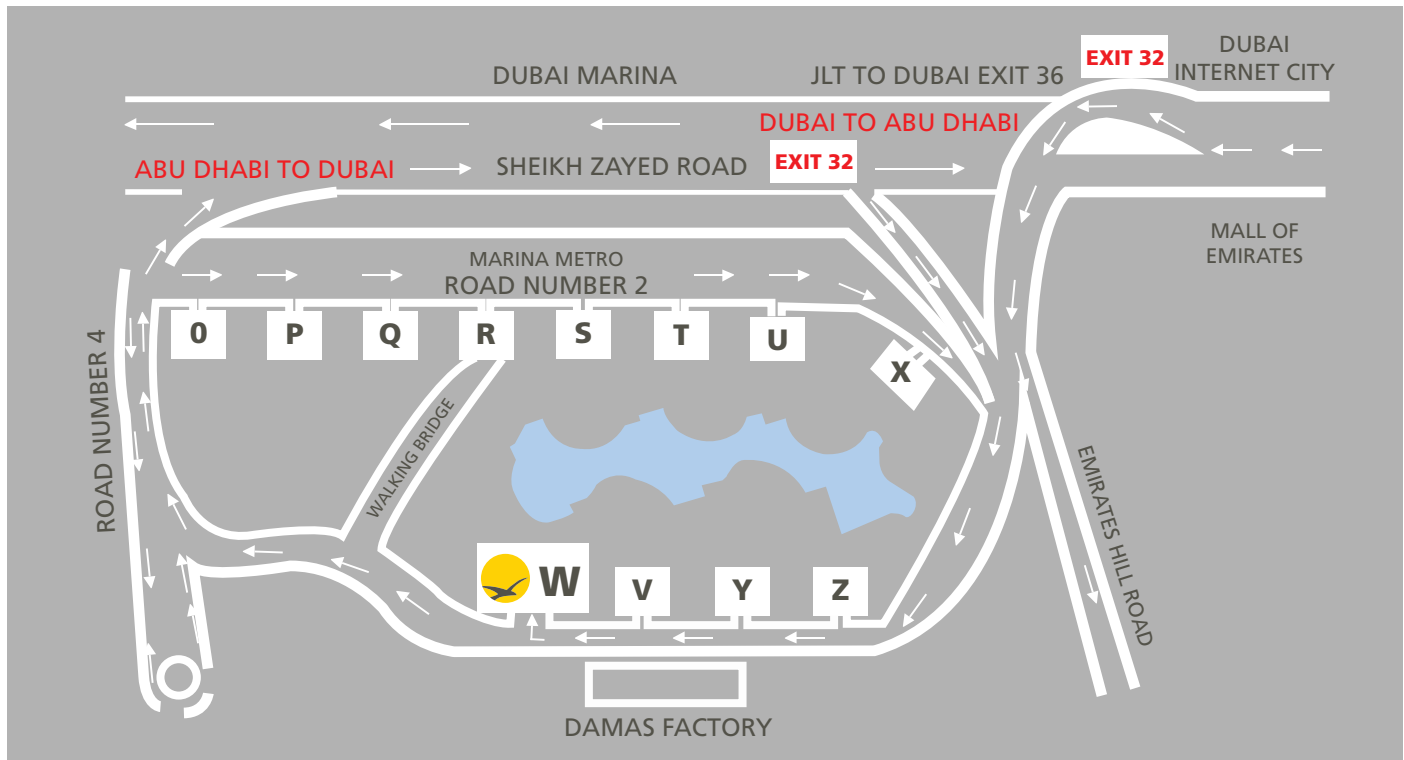

HOW TO FIND US

701, JBC5, CLUSTER W, JUMEIRAH LAKE TOWERS, P.O. BOX 390591, DUBAI, UAE

COMPANY PROFILE

DUBAI OFFICE

+971 (0)4 450 8225

uae@oceandusk.travel